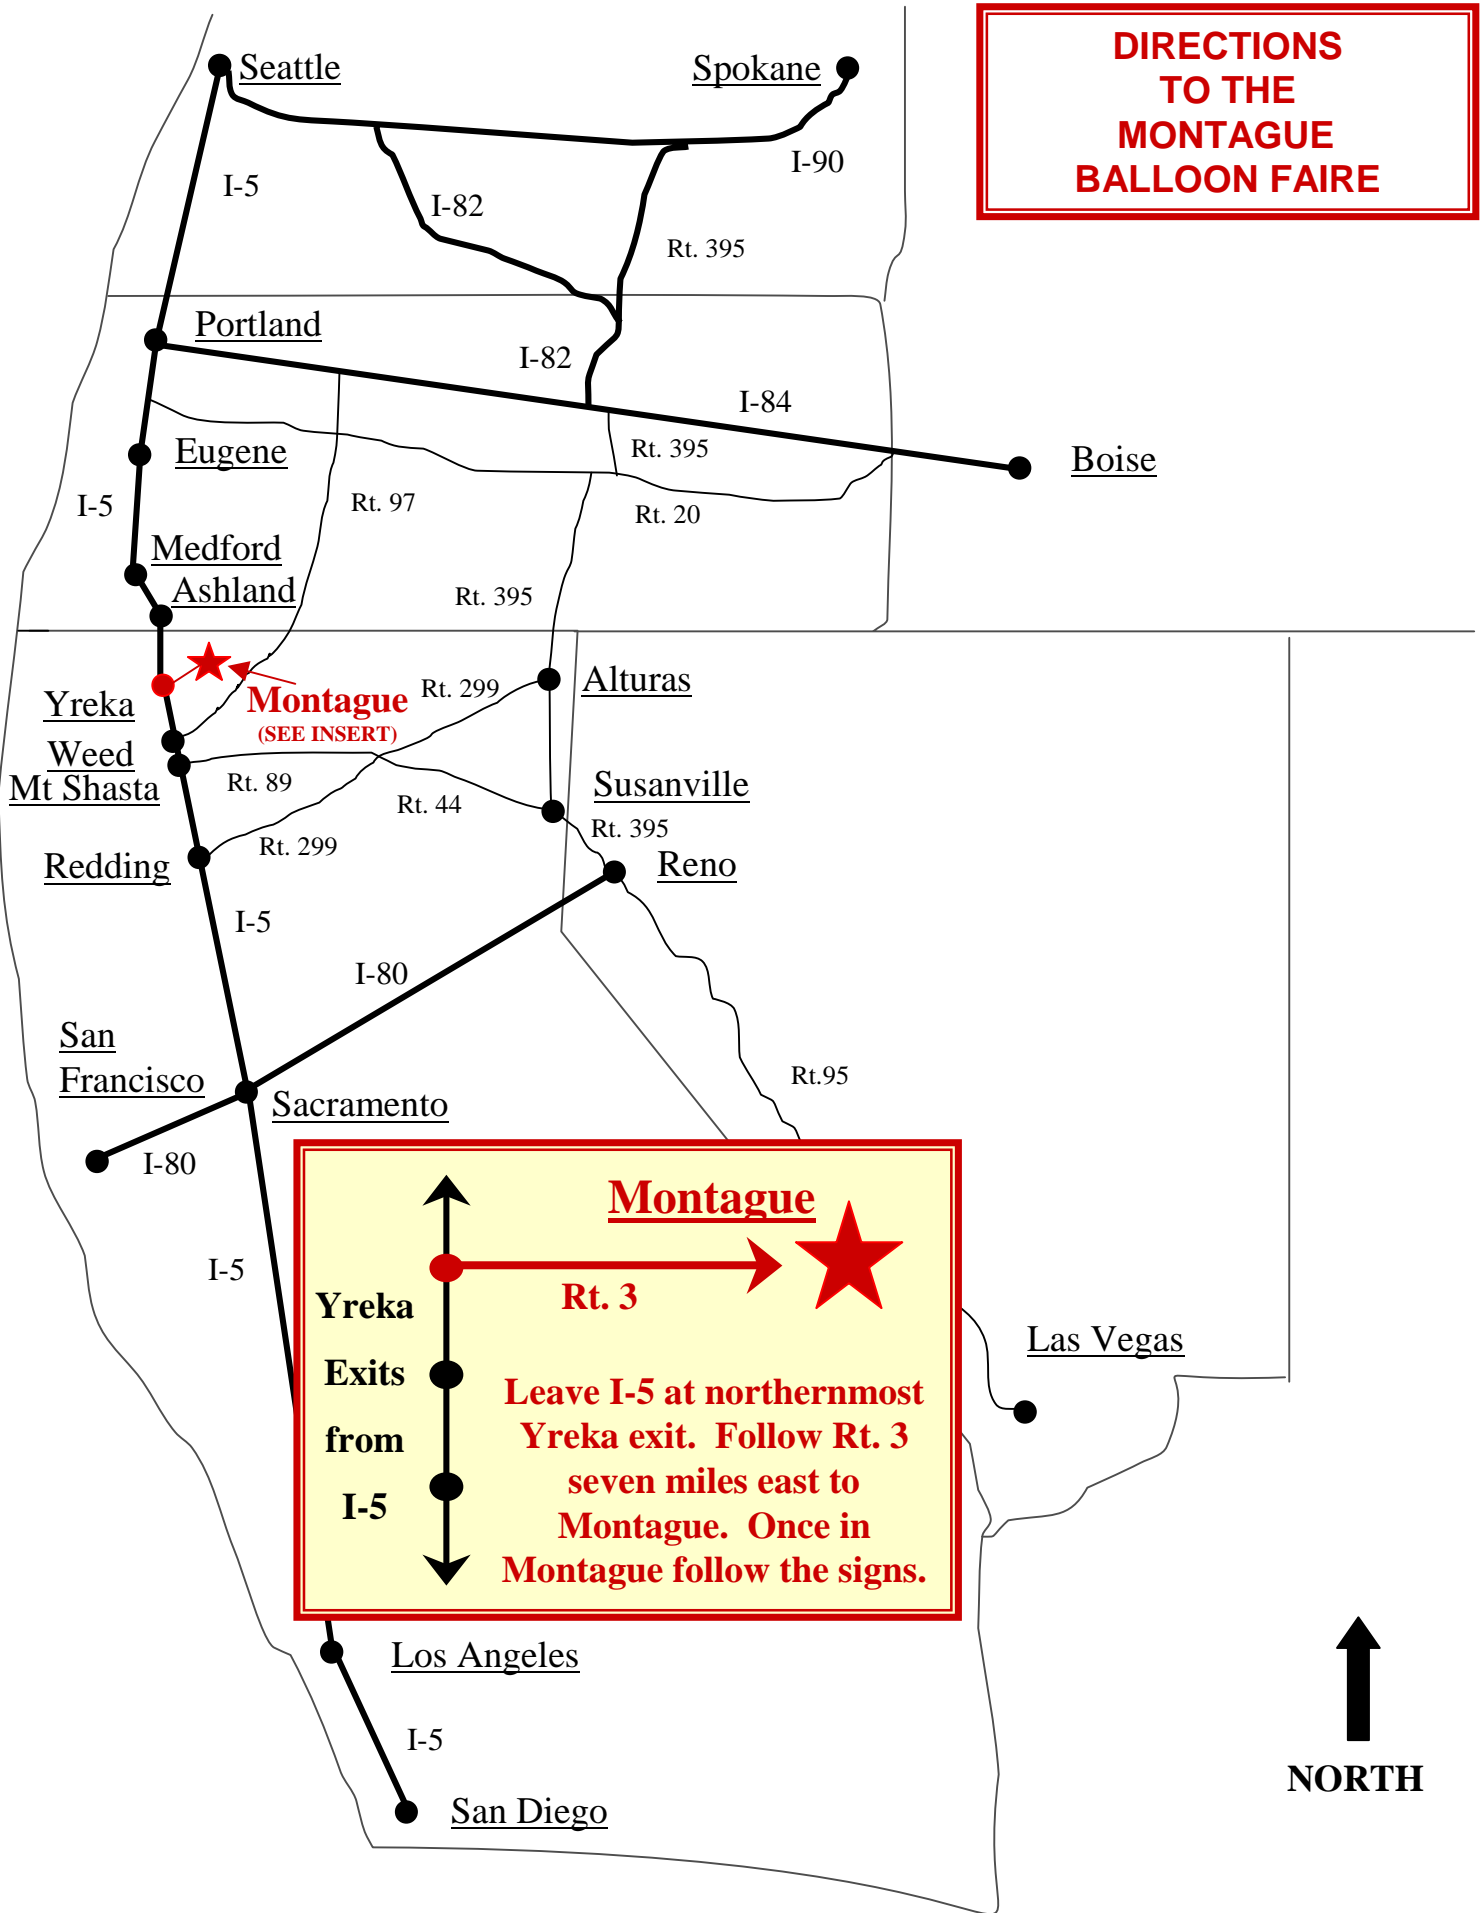

**DIRECTIONS
TO THE
MONTAGUE
BALLOON FAIRE**

Montague

Yreka

Exits from I-5

Rt. 3

Leave I-5 at northernmost Yreka exit. Follow Rt. 3 seven miles east to Montague. Once in Montague follow the signs.